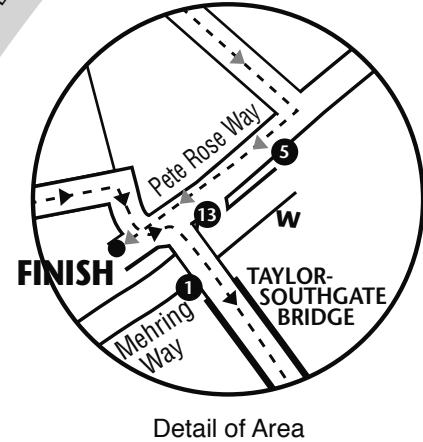

2008 Half Marathon Course

- TA Turn Around
- W Water/Gatorade/Port-A-Potties
- Mile Markers

©2008 Cincinnati Flying Pig Marathon
Map courtesy of CoActive Marketing Group

Course Certification Number OH08006PR