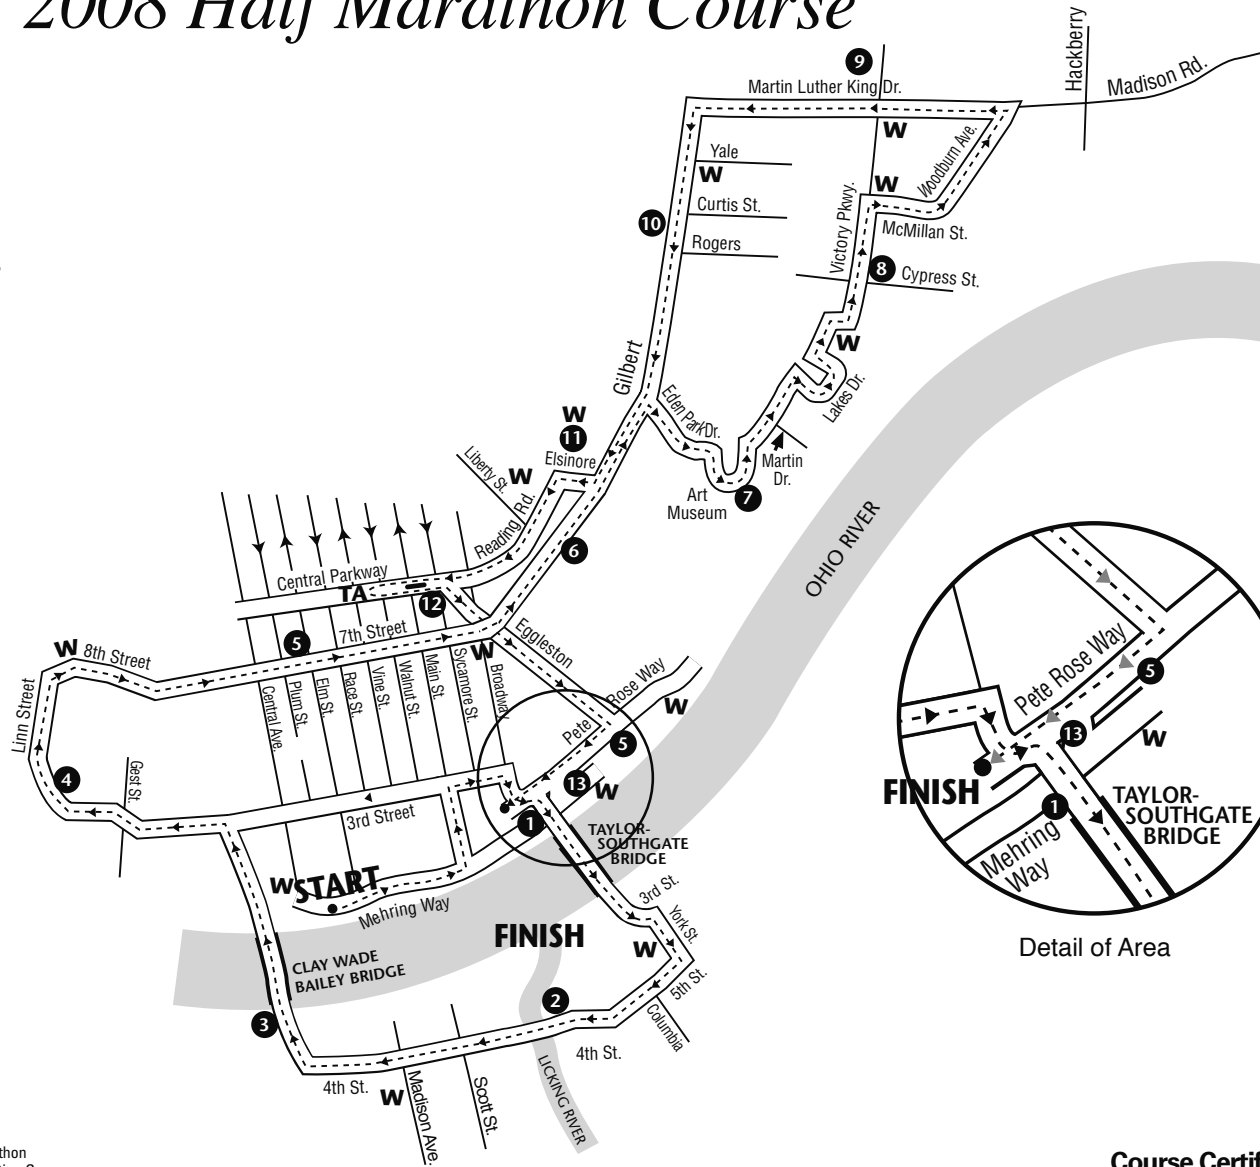

2008 Half Marathon Course

- TA Turn Around
- W Water/Gatorade/Port-A-Potties
- Mile Markers

©2008 Cincinnati Flying Pig Marathon
Map courtesy of CoActive Marketing Group

Course Certification Number OH08006PR