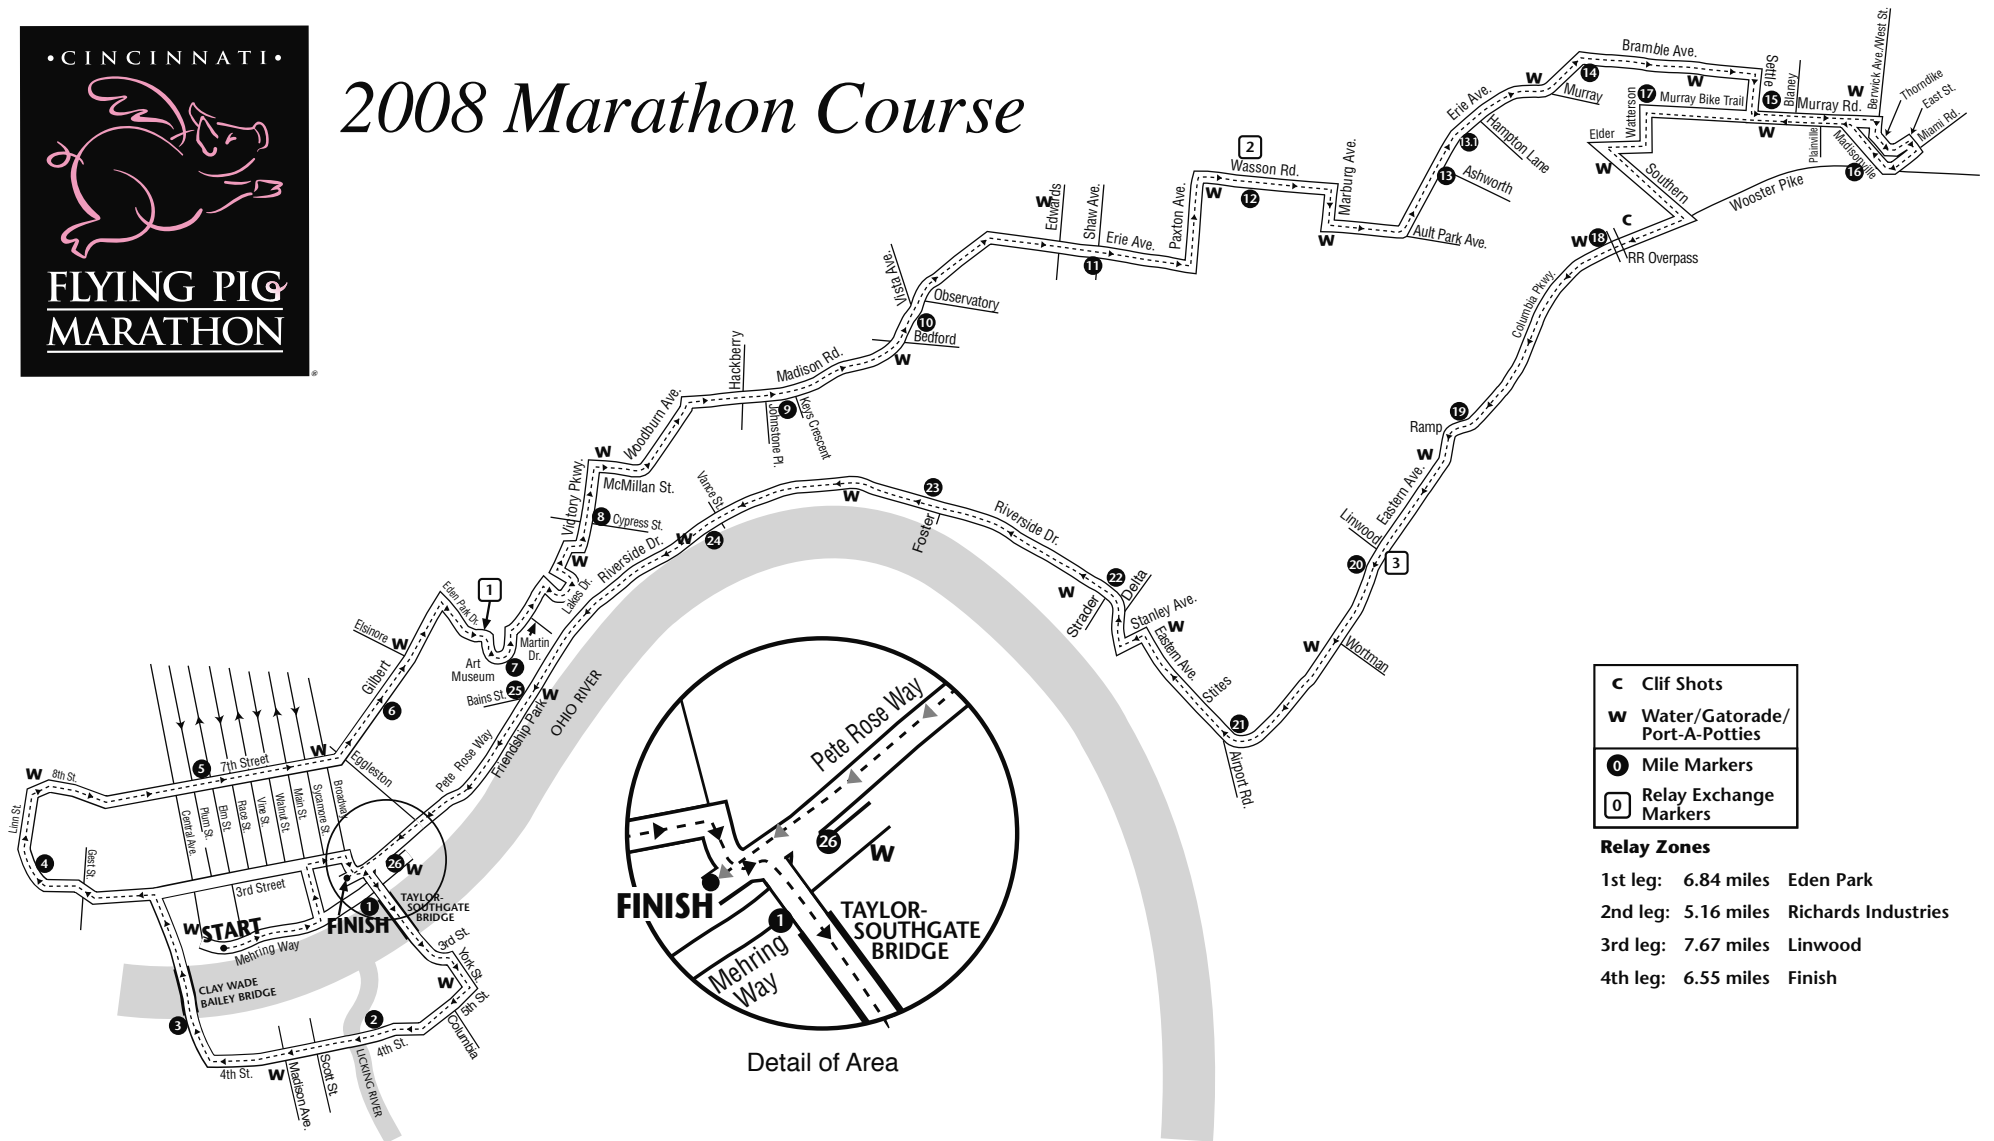

2008 Marathon Course

C	Cliff Shots
W	Water/Gatorade/ Port-A-Potties
1	Mile Markers
0	Relay Exchange Markers

Relay Zones

- 1st leg: 6.84 miles Eden Park
- 2nd leg: 5.16 miles Richards Industries
- 3rd leg: 7.67 miles Linwood
- 4th leg: 6.55 miles Finish

©2008 Cincinnati Flying Pig Marathon
Map courtesy of CoActive Marketing Group

Course Certification Number OH08014PR