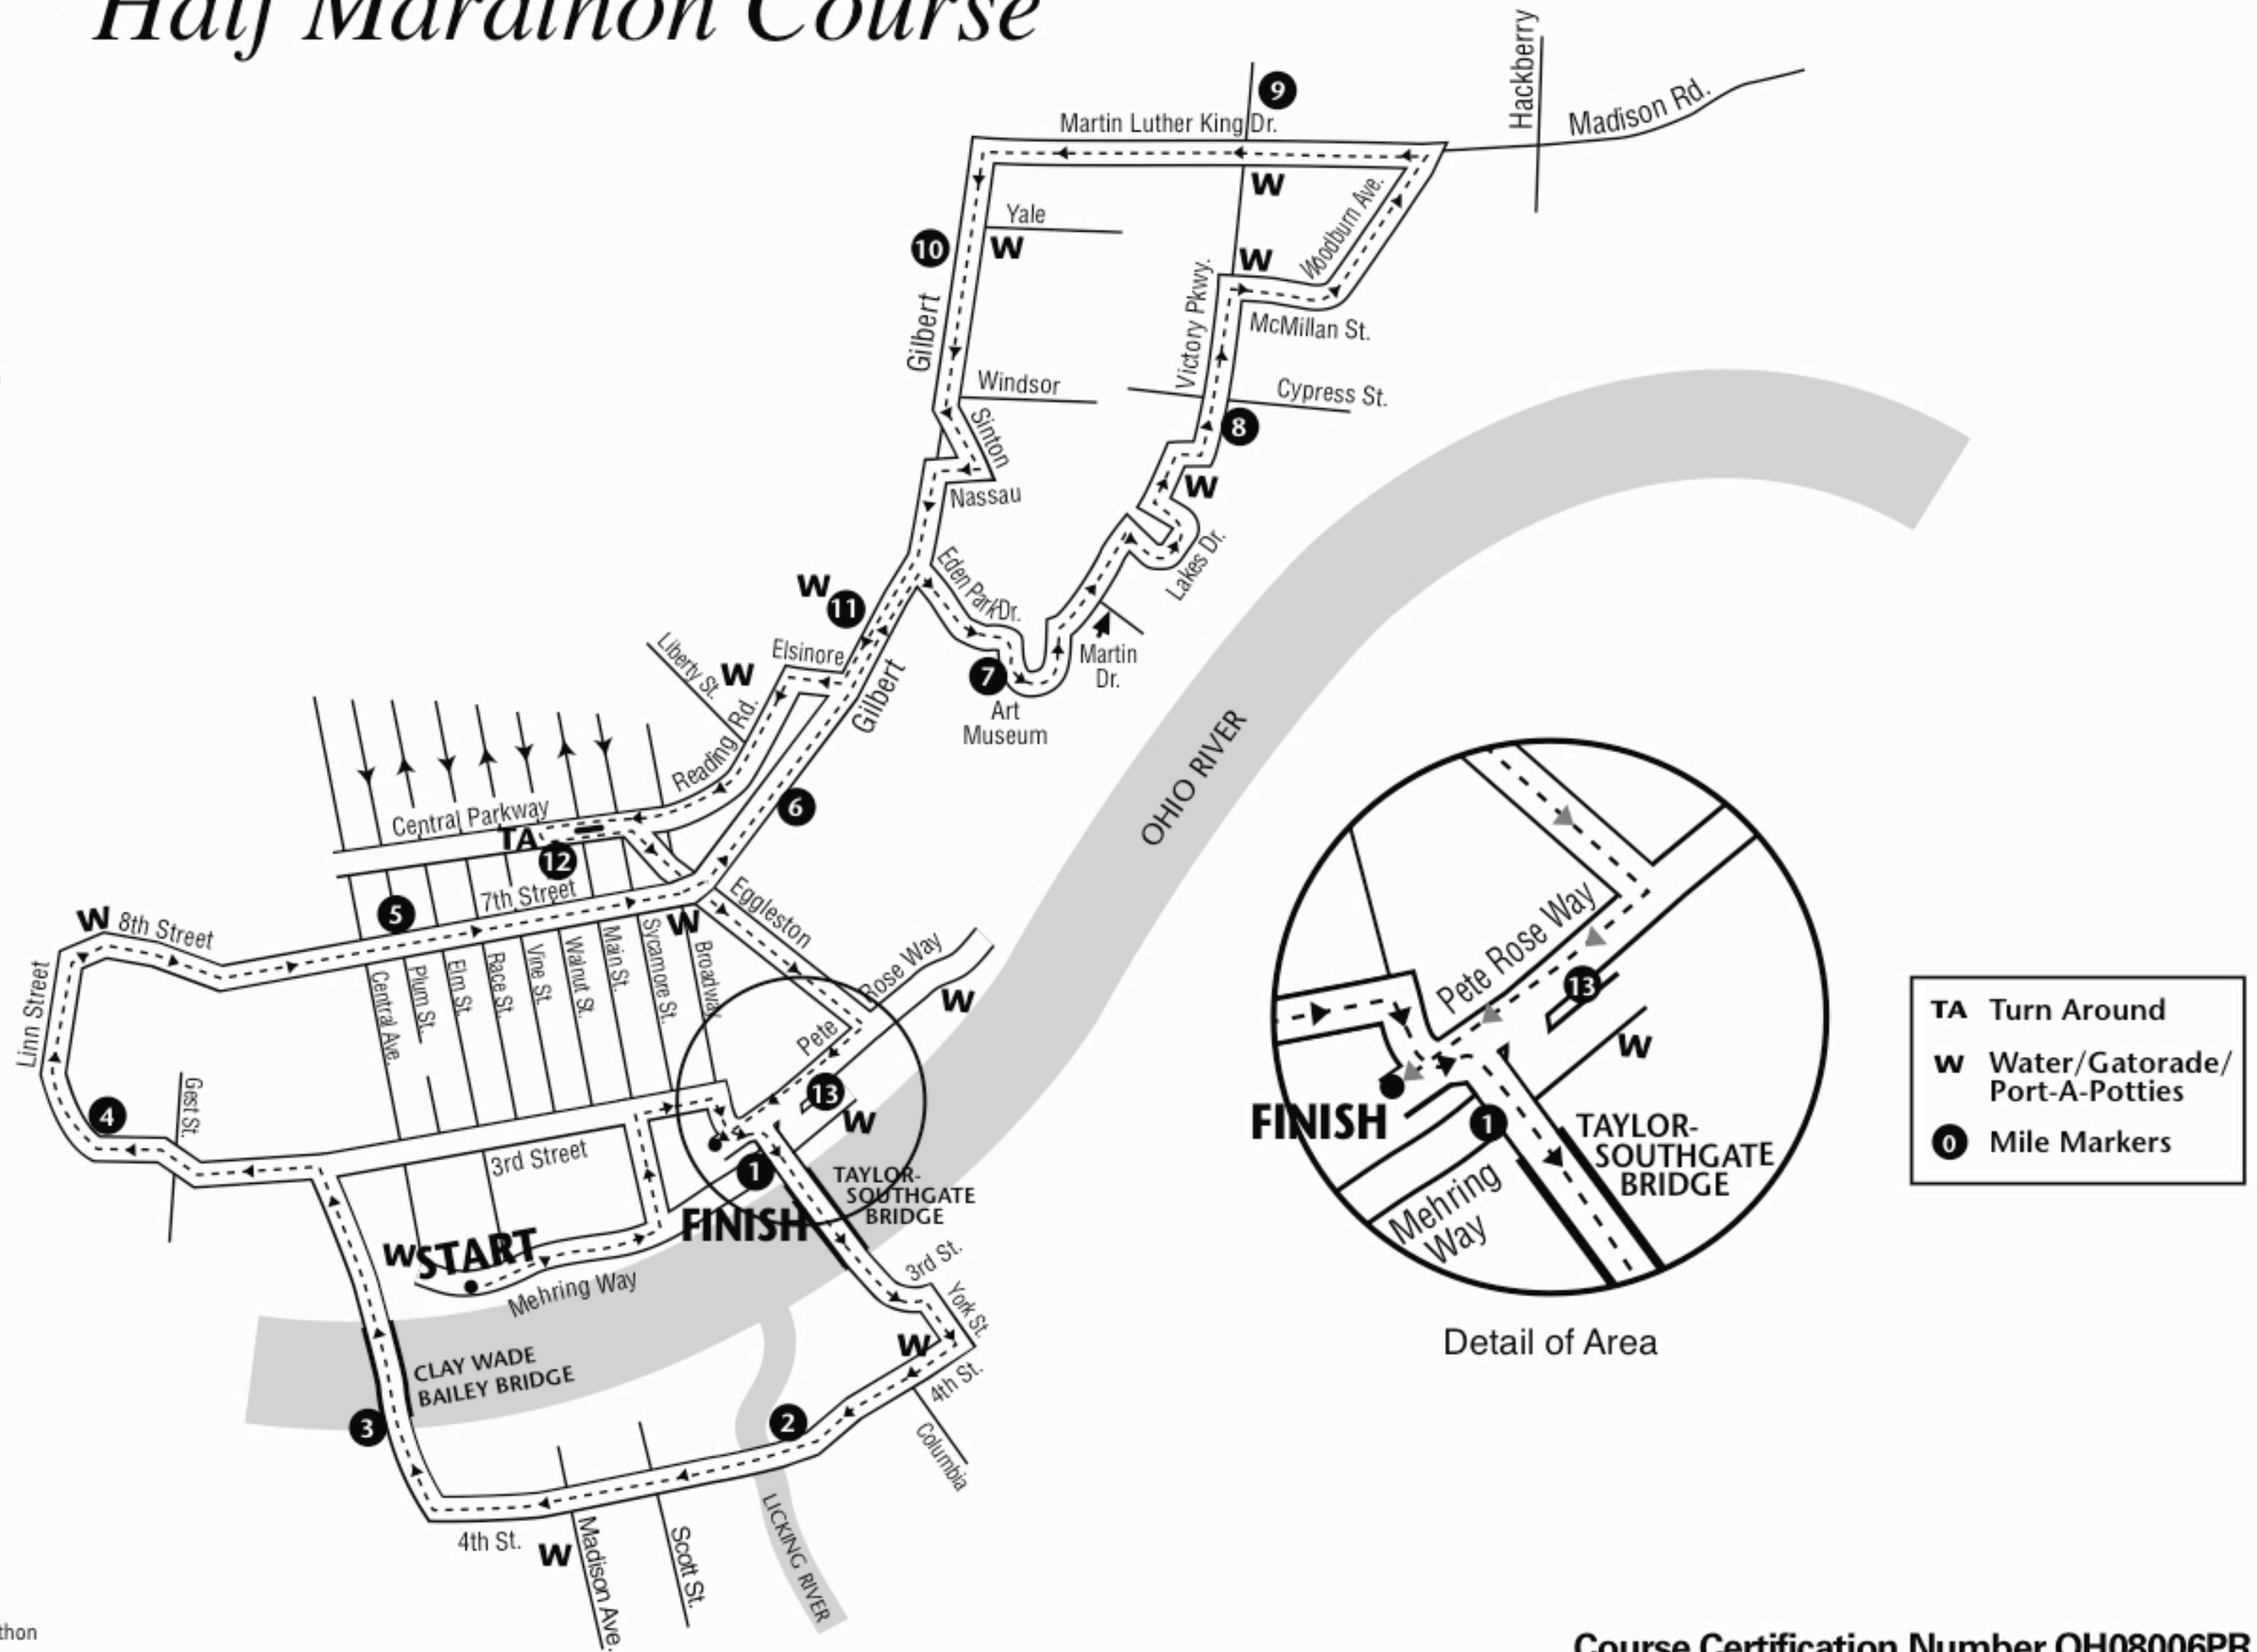

# Half Marathon Course

- TA Turn Around
- W Water/Gatorade/Port-A-Potties
- 0 Mile Markers

©2009 Cincinnati Flying Pig Marathon  
Map courtesy of 'mktg'

Course Certification Number OH08006PR