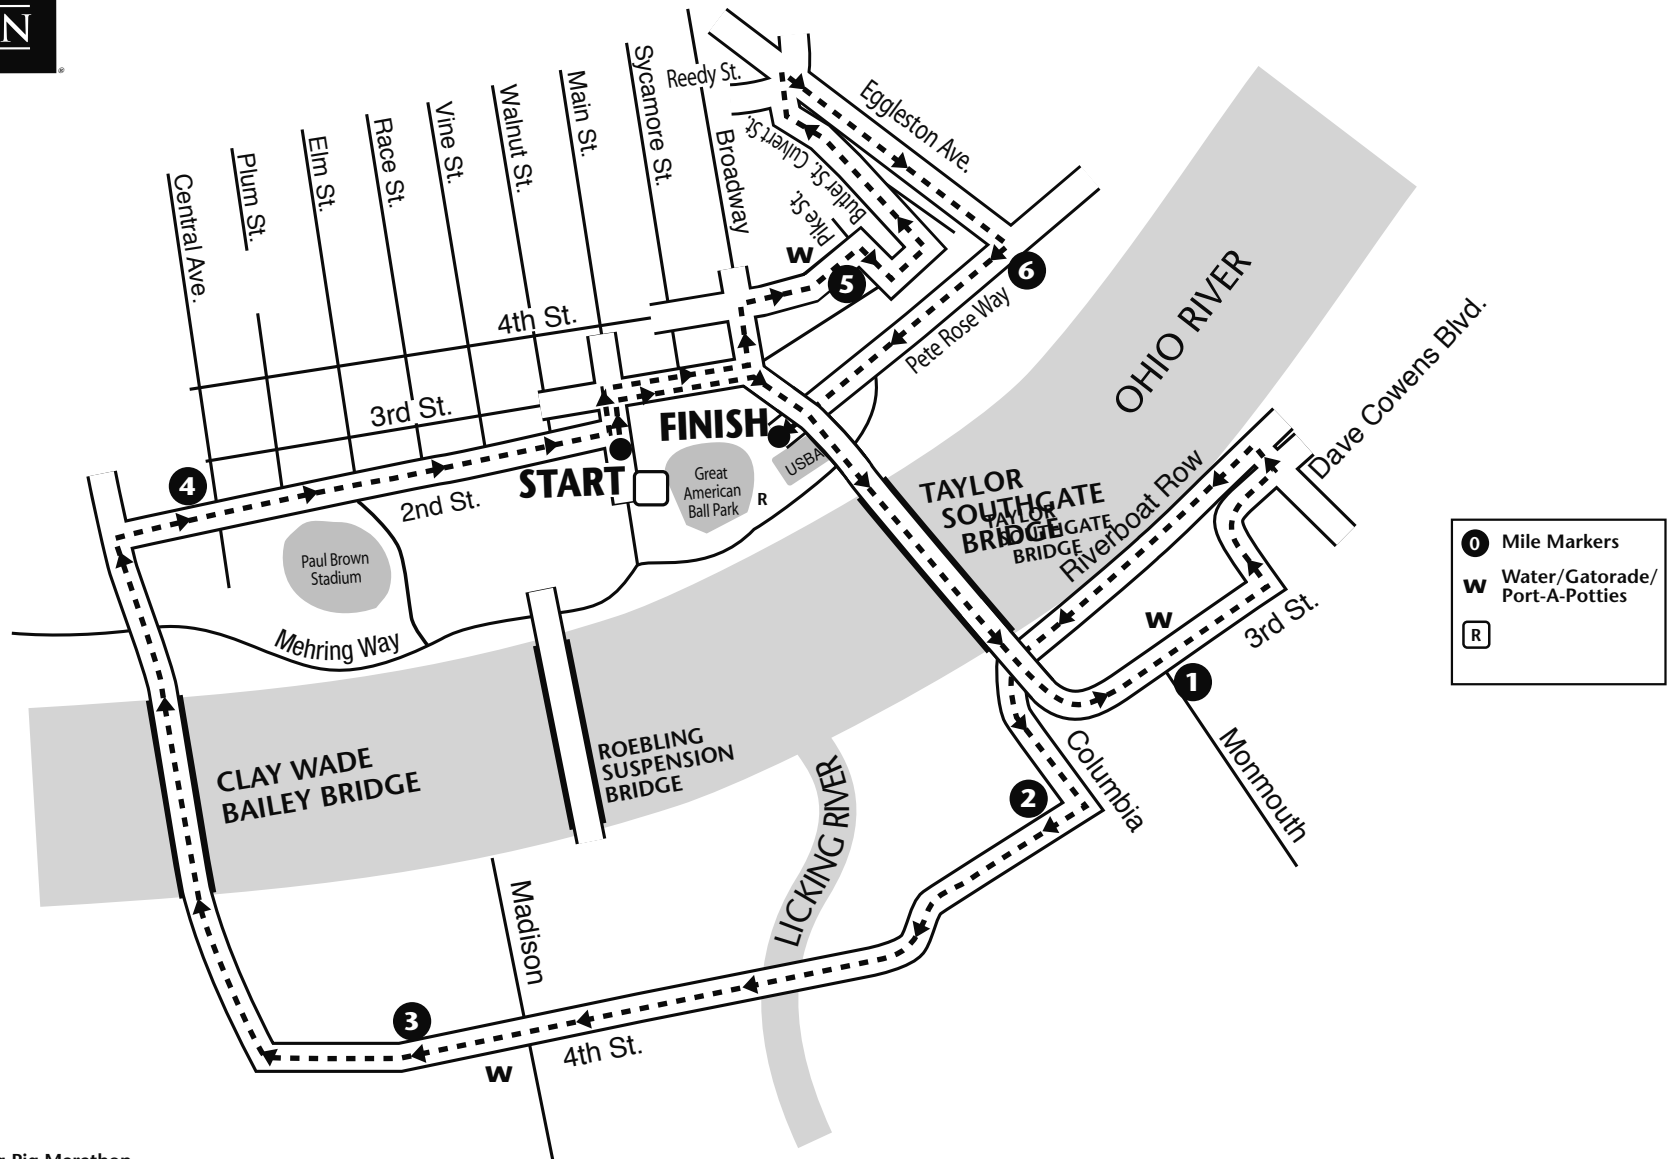

2010 Toyota 10K Course

Saturday, May 1, 2010 at 8:00 a.m.

0	Mile Markers
W	Water/Gatorade/ Port-A-Potties
R	Restrooms